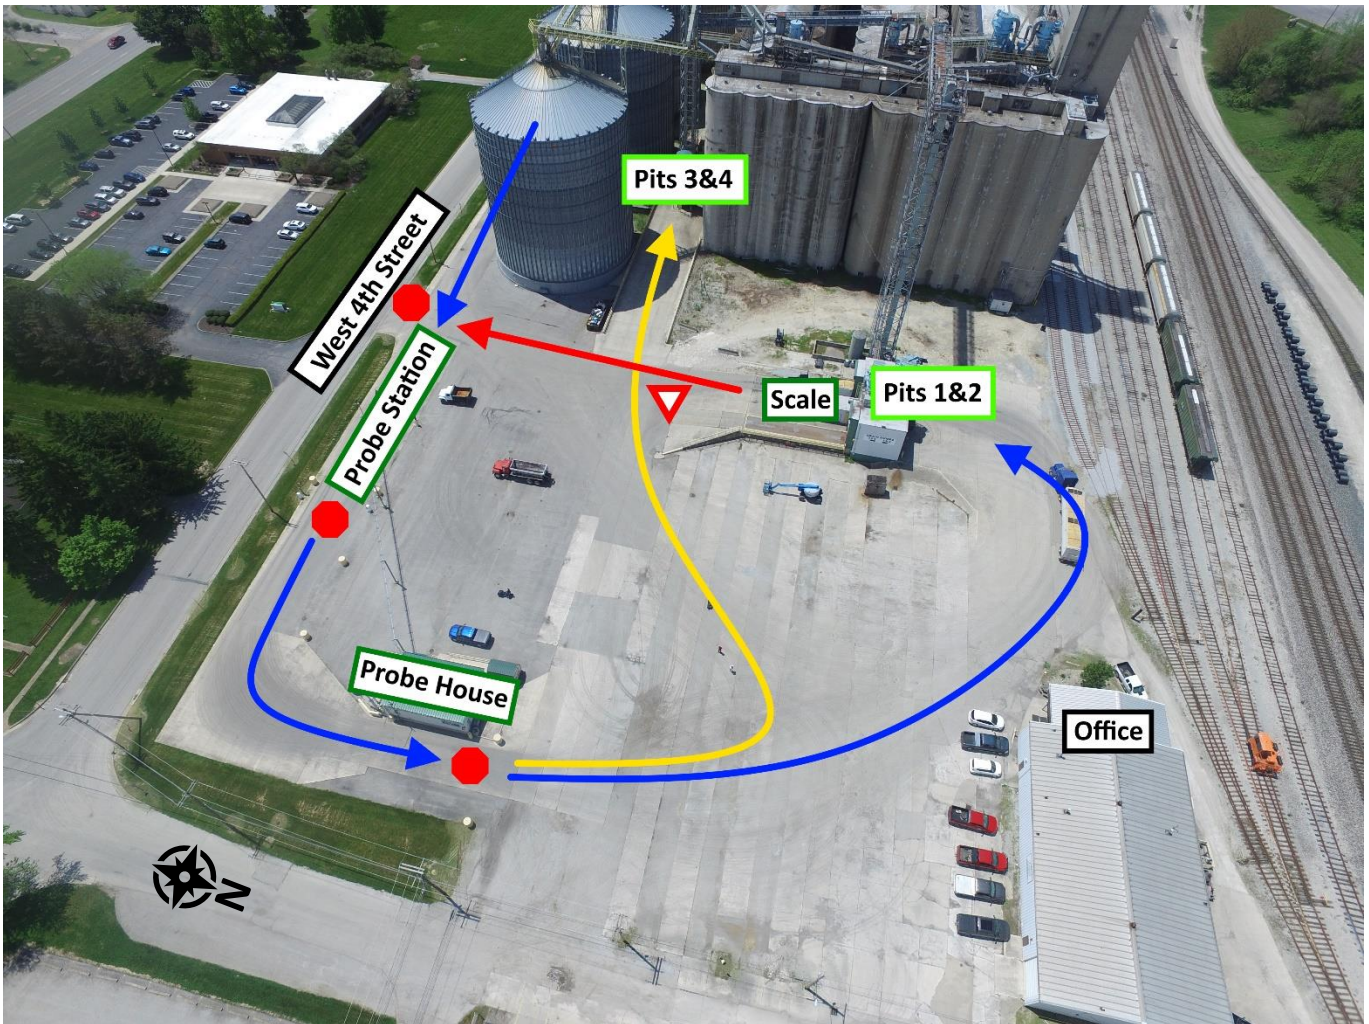

Welcome to

Fostoria Grain

Notes:

Please enter our facility from the southwest corner off West Fourth Street, and proceed east towards the probe station. Be sure your tarp is open and stop once signaled. Once probed and the signal changes, proceed to the Probe House and stop at the window to receive your pit assignment. Proceed to your assigned pit, and pull through the pit onto the scales. Once signaled, reverse into the pit and dump. Once empty, pull back onto the scales and retrieve your scale ticket. Upon retrieval of your scale ticket, you may exit our facility towards West Fourth Street. Thank you for visiting, and for your support of Legacy Farmers Cooperative.

Legend:

-  Inbound
-  Inbound to Pits 3&4
-  Exit Facility
-  Stop
-  Yield